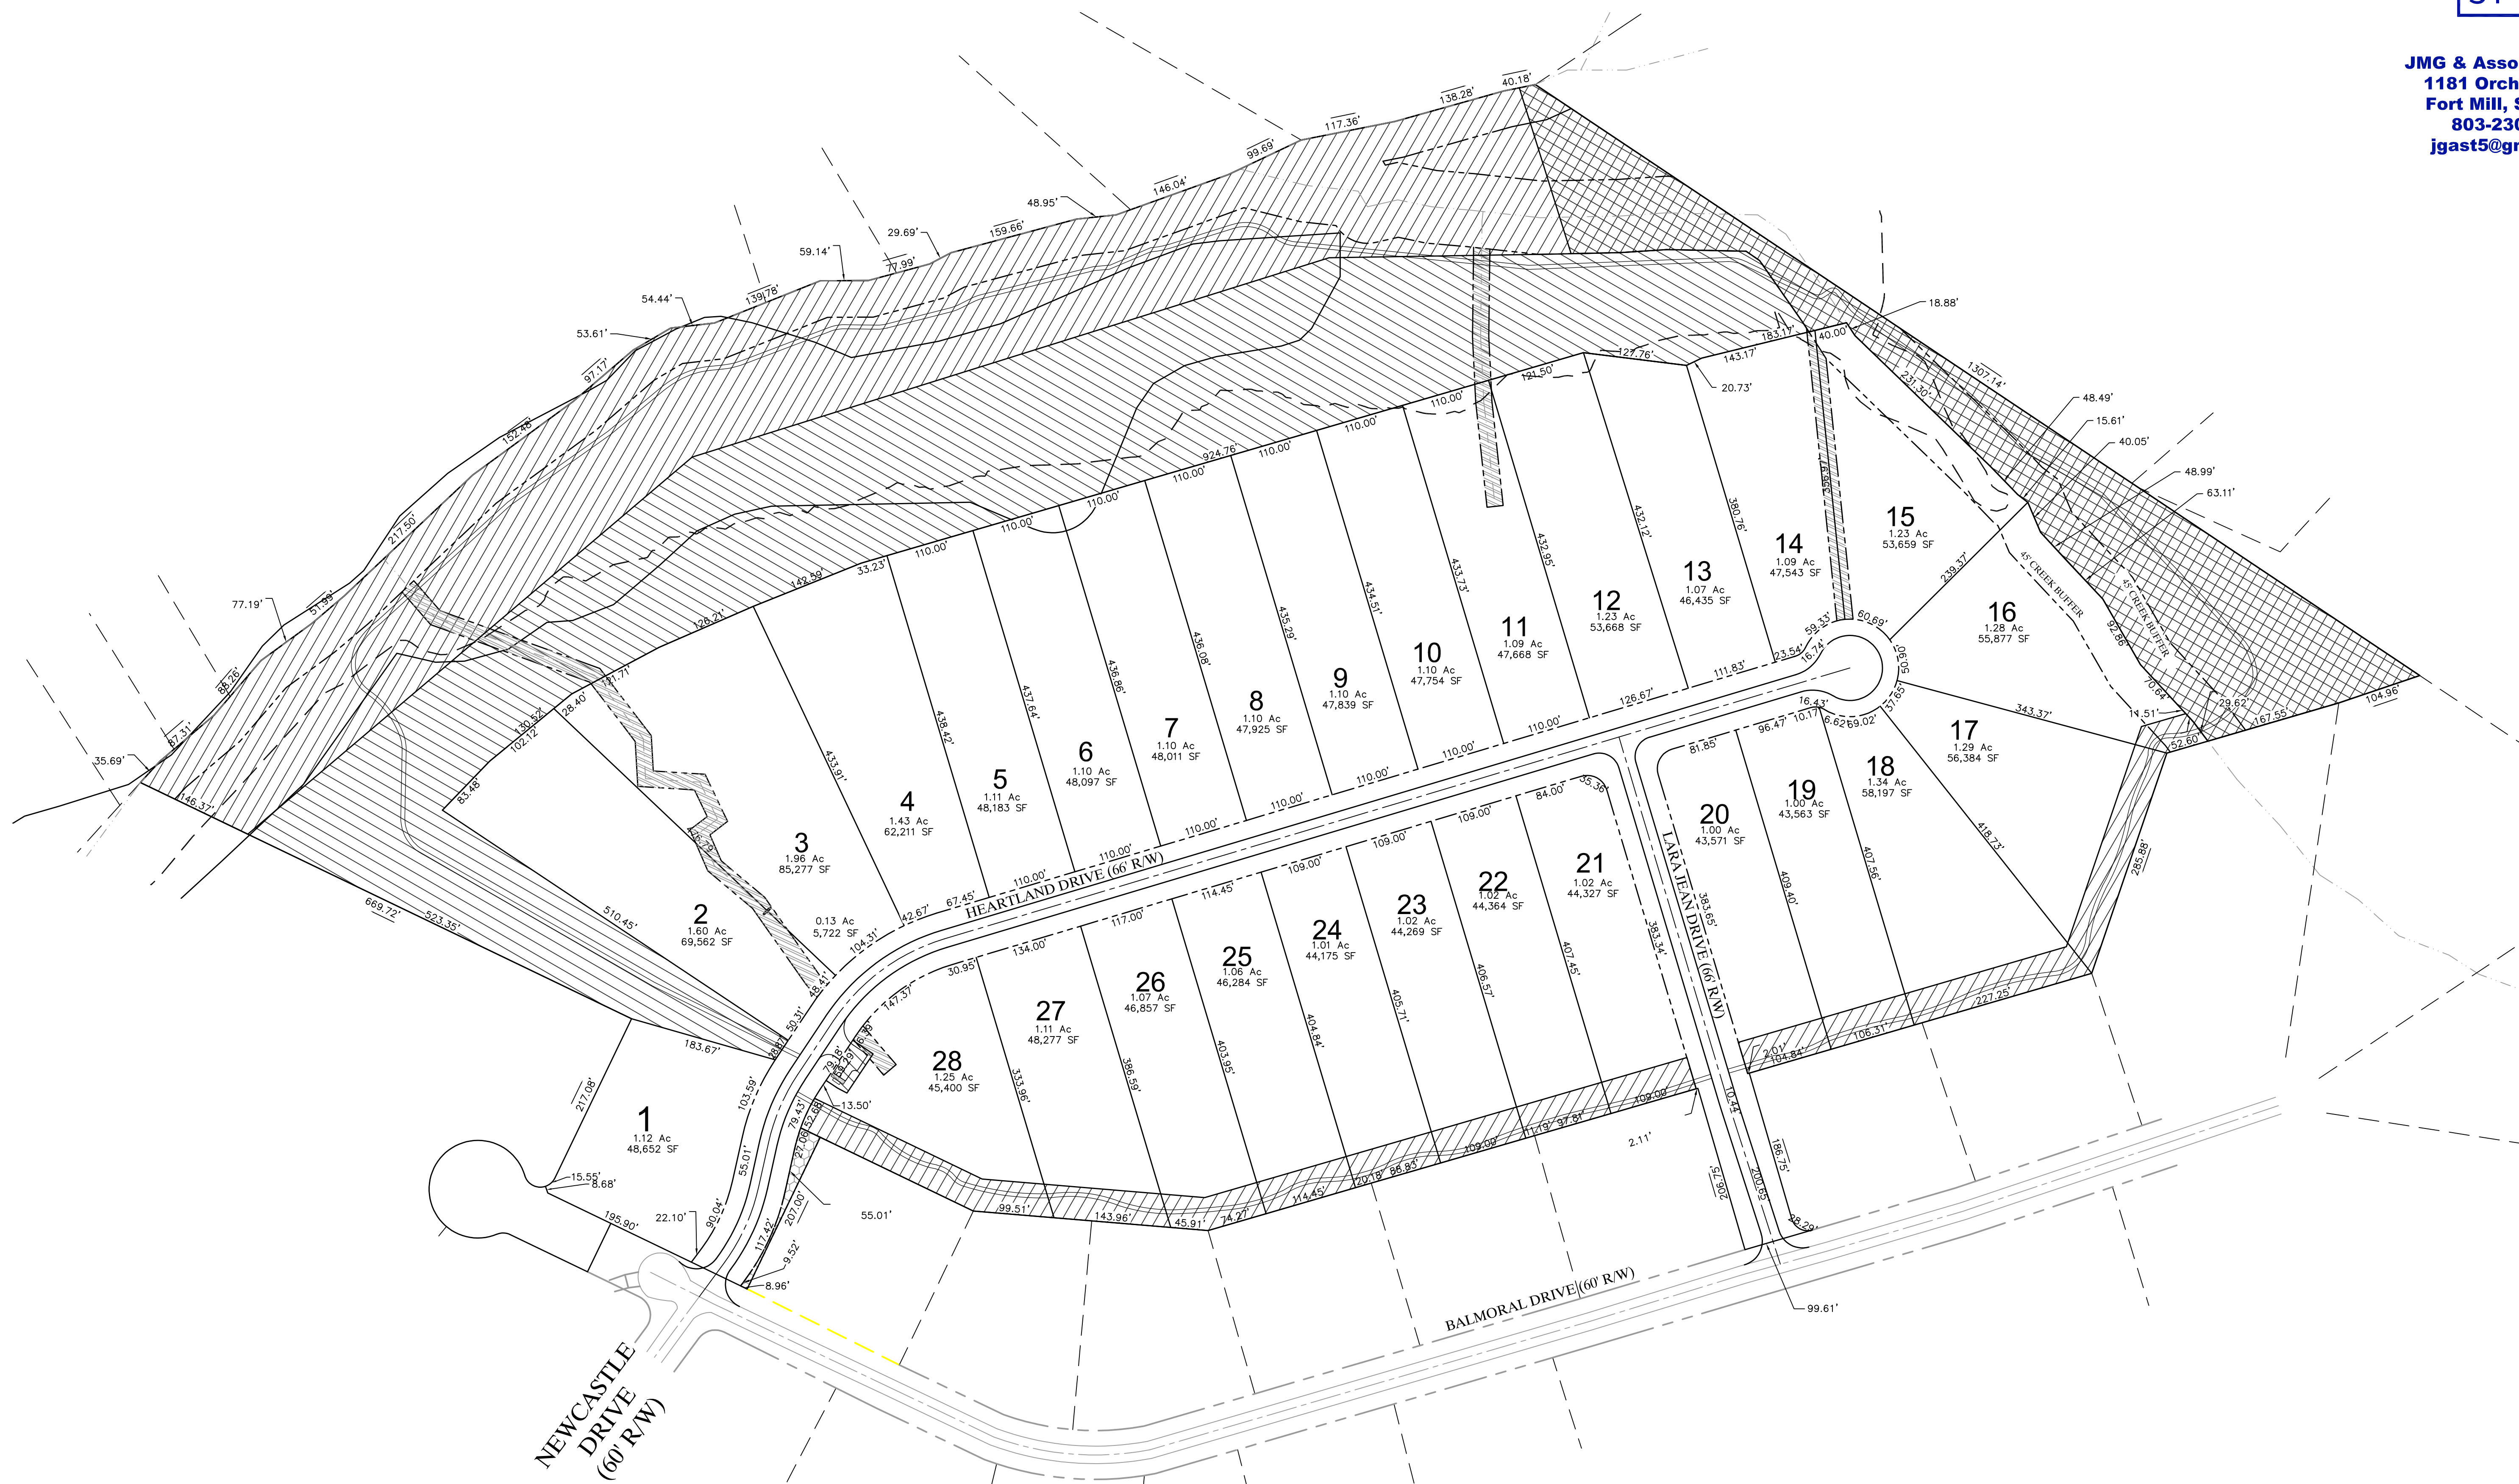

JMG & Associates, LLC
 1181 Orchard Drive
 Fort Mill, SC 29715
 803-230-2548
 jgast5@gmail.com

LEGEND

- PROPOSED COMMON OPEN SPACE
- PROPOSED TREE SAVE
- COMBINED TREE SAVE/OPEN SPACE
- WETLANDS AREA

HEARTLAND ACRES